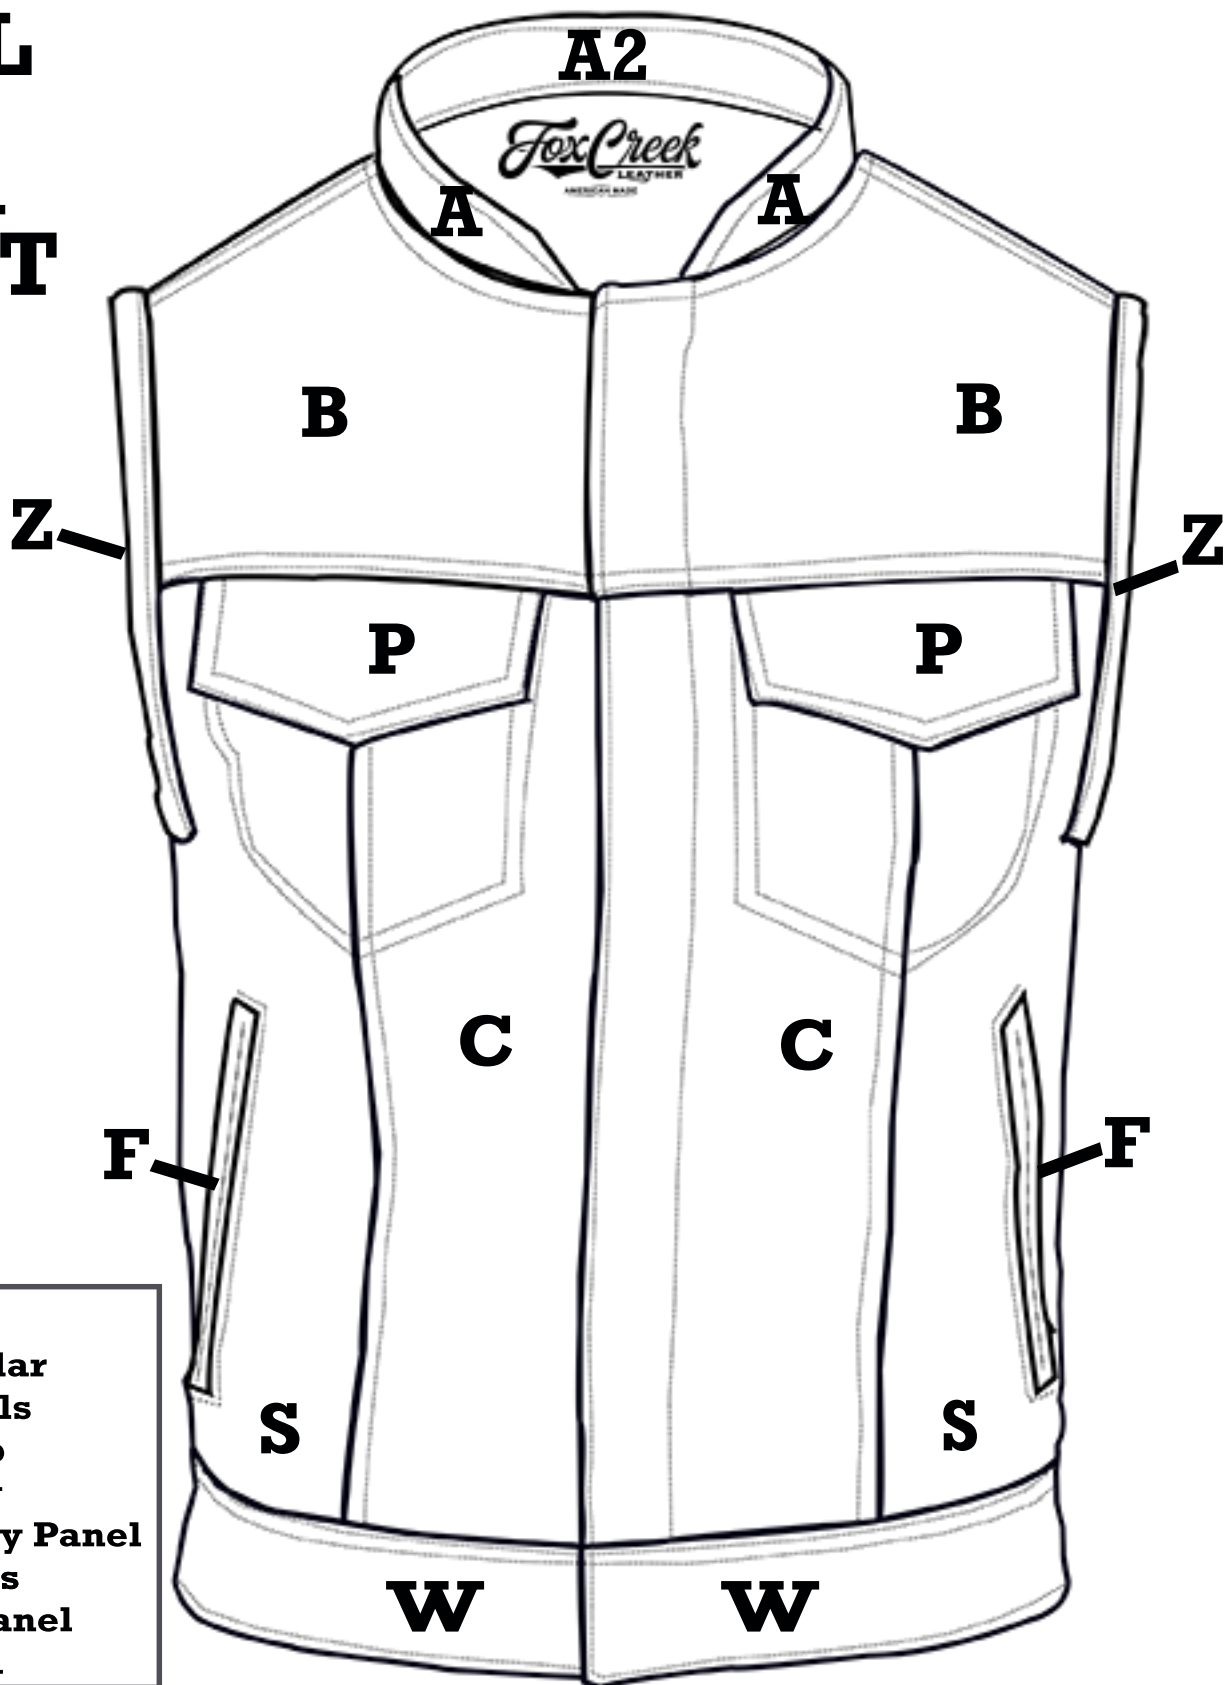

REBEL VEST FRONT

- A= Collar**
- A2=Inside Collar**
- B= Chest Panels**
- P= Pocket Flap**
- Z= Arm Piping**
- C= Center Body Panel**
- F= Pocket Welts**
- S= Side Body Panel**
- W= Waist Band**